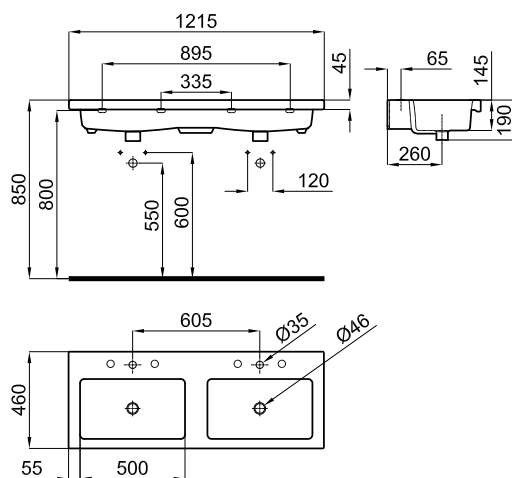

CITY

BASINS - WALL HUNG

noken
PORCELANOSA Grupo

100063514 - N377000994 / white

120 cm. wall hung basin with fixing kit 100041225 - N421040000 with overflow.